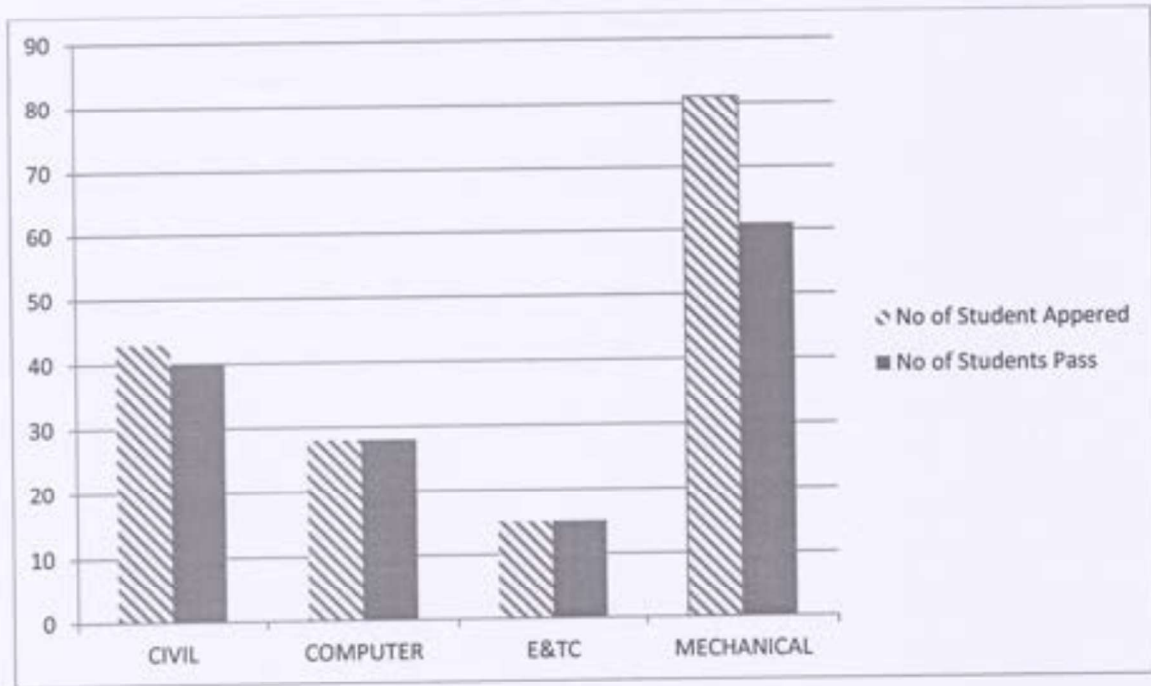

Representation of Final year BE student performance:

TOP PERFORMERS OF BE:

Sr. no.	Branch	Name of Topper student	CGPA
1	Civil	SNEHA DIXIT	8.34
2	Mech	NIKHIL MATE	7.92
3	E & TC	POOJA PAWAR	9.01
5	Comp	RAJ LAKHWANI	8.44

CEO
C.E.O.
Bharati Vidyapeeth's
College of Engineering, Lavale Pune

PRINCIPAL
I/C PRINCIPAL
BHARATI VIDYAPEETH
GROUP OF INSTITUTE, TECHNICAL CAMPUS
COLLEGE OF ENGINEERING, LAVALE
Tel: Mulshi Dist-Pune