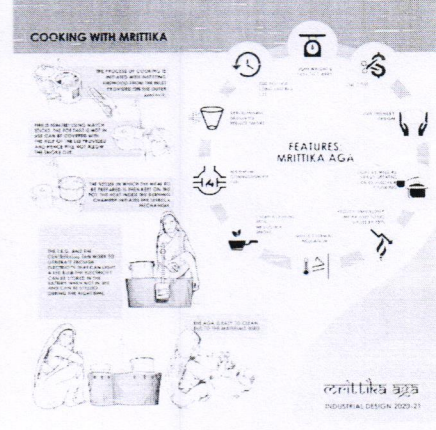

COLLEGE OF ARCHITECTURE

Affiliated to the University of Mumbai

Bharati Vidyapeeth

Founder :
Dr. Patangrao Kadam
M.A.L.L.B. Ph.D

Belpada Complex, Opp. Kharghar Rly. Station,
Sec. 7, C. B. D. Belapur, Navi Mumbai- 400 614 - India

Principal
Prof. Satish Dhale
(G.D.DID, P.G.DID, IIA, M.Sc.ID, M.Arch)

Ref. No. : BV / COA / N.M./

Date :

(Signature)
Principal
Bharati Vidyapeeth
College of Architecture
Belpada Complex, Opp. Kharghar
Rly. Station, C.B.D, Navi Mumbai