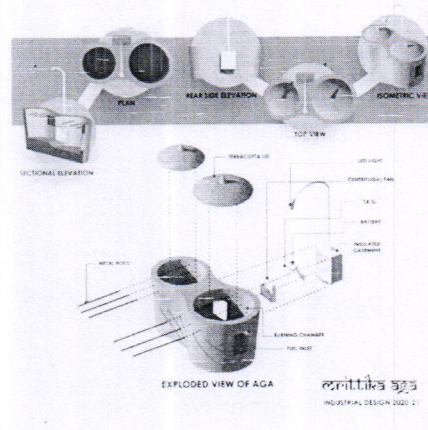

COLLEGE OF ARCHITECTURE

Affiliated to the University of Mumbai

Bharati Vidyapeeth

Founder :
Dr. Patangrao Kadam
M.A.L.L.B. Ph.D

Belpada Complex, Opp. Kharghar Rly. Station,
Sec. 7, C. B. D. Belapur, Navi Mumbai- 400 614 - India

Principal
Prof. Satish Dhale
(G.D.DID, P.G.DID, IIA, M.Sc.ID, M.Arch)

Ref. No. : BV / COA / N.M./

Date :

(Signature)
Principal
Bharati Vidyapeeth
College of Architecture
Belpada Complex, Opp. Kharghar
Rly. Station, C.B.D, Navi Mumbai