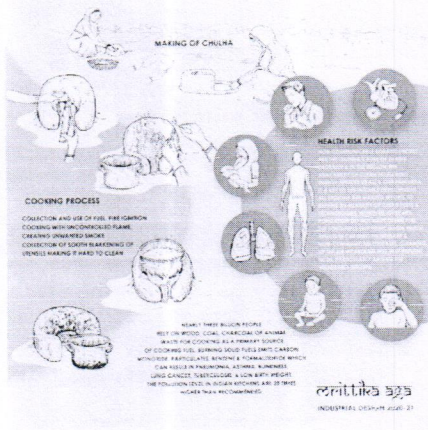

COLLEGE OF ARCHITECTURE

Affiliated to the University of Mumbai

Bharati Vidyapeeth

Founder :
Dr. Patangrao Kadam
M.A.L.L.B. Ph.D

Belpada Complex, Opp. Kharghar Rly. Station,
Sec. 7, C. B. D. Belapur, Navi Mumbai- 400 614 - India

Principal
Prof. Satish Dhale
(G.D.DID, P.G.DID, IIA, M.Sc.ID, M.Arch)

Ref. No. : BV / COA / N.M./

Date :

(Signature)
Principal
Bharati Vidyapeeth
College of Architecture
Belpada Complex, Opp. Kharghar
Rly. Station, C.B.D, Navi Mumbai