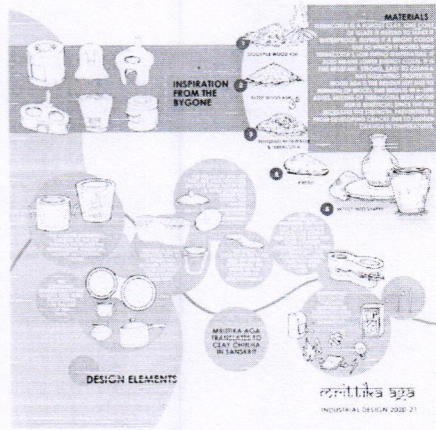

COLLEGE OF ARCHITECTURE

Affiliated to the University of Mumbai

Bharati Vidyapeeth

Founder :
Dr. Patangrao Kadam
M.A.L.L.B. Ph.D

Belpada Complex, Opp. Kharghar Rly. Station,
Sec. 7, C. B. D. Belapur, Navi Mumbai- 400 614 - India

Principal
Prof. Satish Dhale
(G.D.DID, P.G.DID, IIA, M.Sc.ID, M.Arch)

Ref. No. : BV / COA / N.M./

Date :

(Signature)
Principal
Bharati Vidyapeeth
College of Architecture
Belpada Complex, Opp. Kharghar
Rly. Station, C.B.D, Navi Mumbai