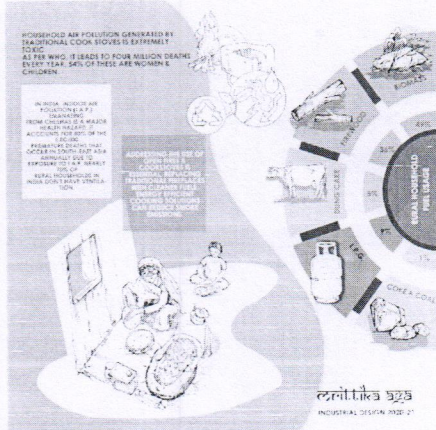

COLLEGE OF ARCHITECTURE

Affiliated to the University of Mumbai

Bharati Vidyapeeth

Founder :
Dr. Patangrao Kadam
M.A.L.L.B. Ph.D

Belpada Complex, Opp. Kharghar Rly. Station,
Sec. 7, C. B. D. Belapur, Navi Mumbai- 400 614 - India

Principal
Prof. Satish Dhale
(G.D.DID, P.G.DID, IIA, M.Sc.ID, M.Arch)

Ref. No. : BV / COA / N.M./

Date :

(Signature)
Principal
Bharati Vidyapeeth
College of Architecture
Belpada Complex, Opp. Kharghar
Rly. Station, C.B.D, Navi Mumbai