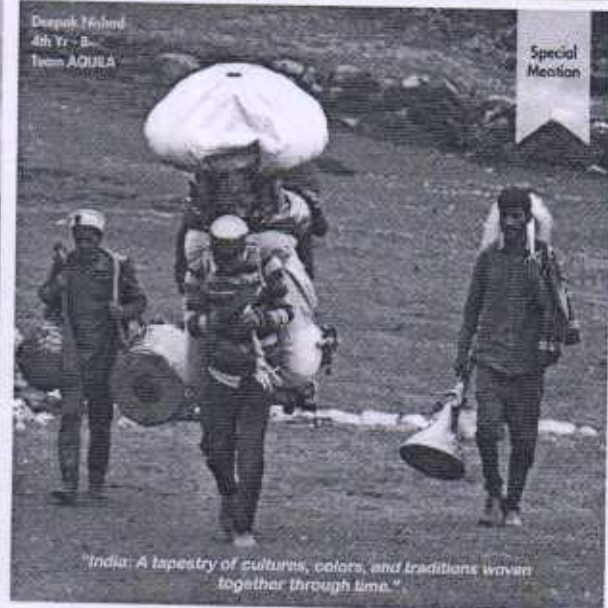

Bharati Vidyapeeth
COLLEGE OF ARCHITECTURE
Affiliated to the University of Mumbai

Celebrating
50
and Beyond
BHARATI VIDYAPEETH

Founder :
Dr. Patangrao Kadam
M.A., LL.B., Ph.D.

Belpada Complex, Opp. Kharghar Rly. Station,
Sec.7, C. B. D. Belapur, Navi Mumbai- 400 614 - India

Principal
Prof. Satish Dhale
(G.D.D.D., P.G.D.D., IIA, M.Sc.ID., M.Arch)

Ref. No. : BV / COA / N.M. /

Date :

Principal
Bharati Vidyapeeth
College of Architecture
Belpada Complex, Opp. Kharghar
Rly Station C.B.D, Navi Mumbai