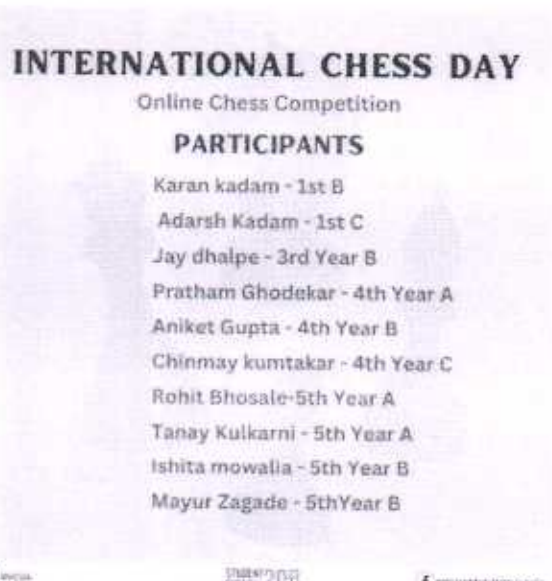

Principal
Bharati Vidyapeeth
College of Architecture
Belpada Complex, Opp. Kharghar
Rly Station C.B.D, Navi Mumbai