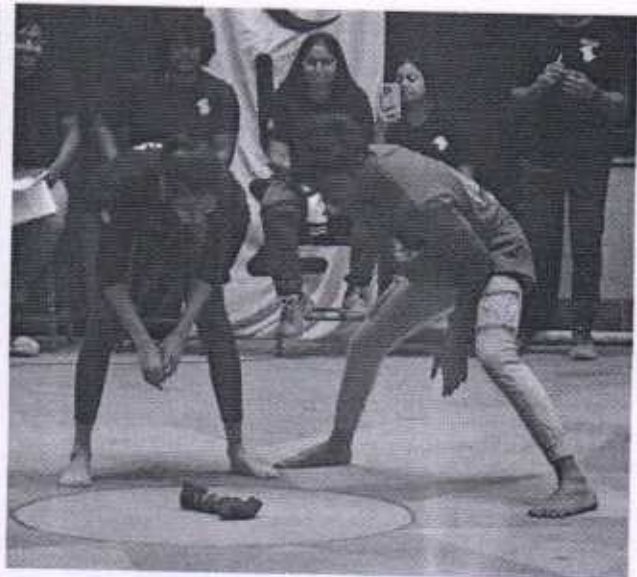

Bharati Vidyapeeth COLLEGE OF ARCHITECTURE

Affiliated to the University of Mumbai

Founder:
Dr. Patangrao Kadam
M.A., L.L.B., Ph.D.

Belpada Complex, Opp. Kharghar Rly. Station,
Sec.7, C. B. D. Belapur, Navi Mumbai- 400 614 - India

Principal
Prof. Satish Dhale
(G.D.D.I.D., P.G.D.I.D., IIA, M.Sc.ID, M.Arch)

Ref. No. : BV / COA / N.M./

Date :

Photograph of the event:

Principal
Bharati Vidyapeeth
College of Architecture
Belpada Complex, Opp. Kharghar
Rly Station C.B.D, Navi Mumbai