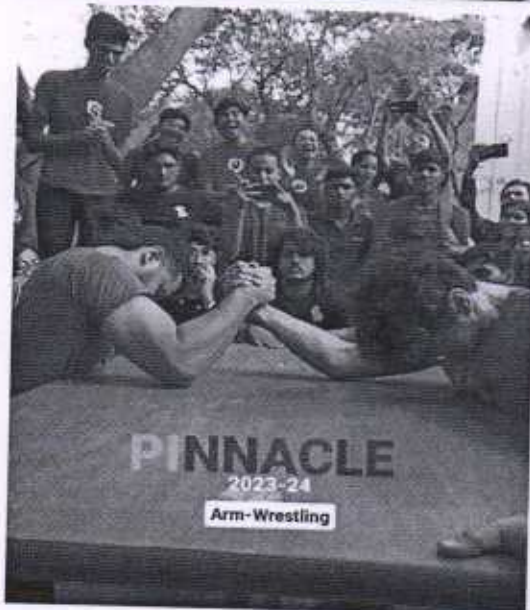

Bharati Vidyapeeth
COLLEGE OF ARCHITECTURE
Affiliated to the University of Mumbai

Founder :
Dr. Patangrao Kadam
M.A., L.L.B., Ph.D.

Belpada Complex, Opp. Kharghar Rly. Station,
Sec.7, C. B. D. Belapur, Navi Mumbai- 400 614 - India

Principal
Prof. Satish Dhale
(G.D.DID, P.G.DID, IIA, M.Sc.ID, M.Arch)

Ref. No. : BV/COA/N.M./

Date :

Photograph of the event:

Principal
Bharati Vidyapeeth
College of Architecture
Belpada Complex, Opp. Kharghar
Rly Station C.B.D, Navi Mumbai