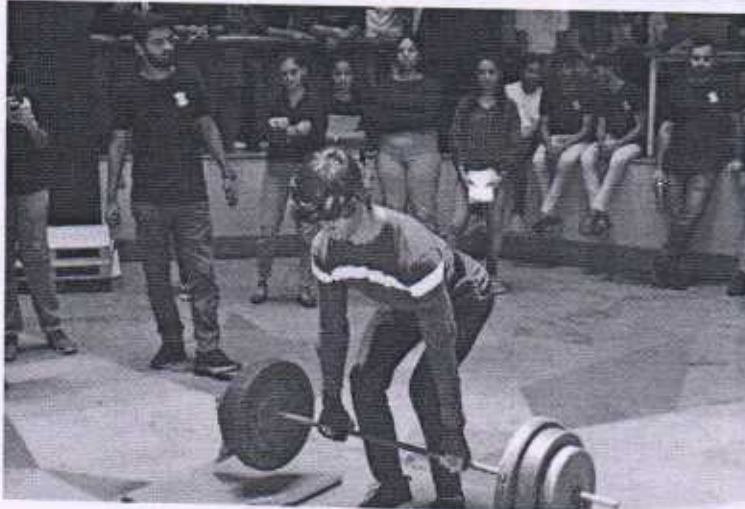

Bharati Vidyapeeth
COLLEGE OF ARCHITECTURE
Affiliated to the University of Mumbai

Founder :
Dr. Patangrao Kadam
M.A., L.L.B., Ph.D.

Belpada Complex, Opp. Kharghar Rly. Station,
Sec.7, C. B. D. Belapur, Navi Mumbai- 400 614 - India

Principal
Prof. Satish Dhale
(G.D.DID, P.G.DID, IIA, M.Sc.ID, M.Arch)

Ref. No. : BV / COA / N.M. /

Date :

Principal
Bharati Vidyapeeth
College of Architecture
Belpada Complex, Opp. Kharghar
Rly. Station C.B.D, Navi Mumbai