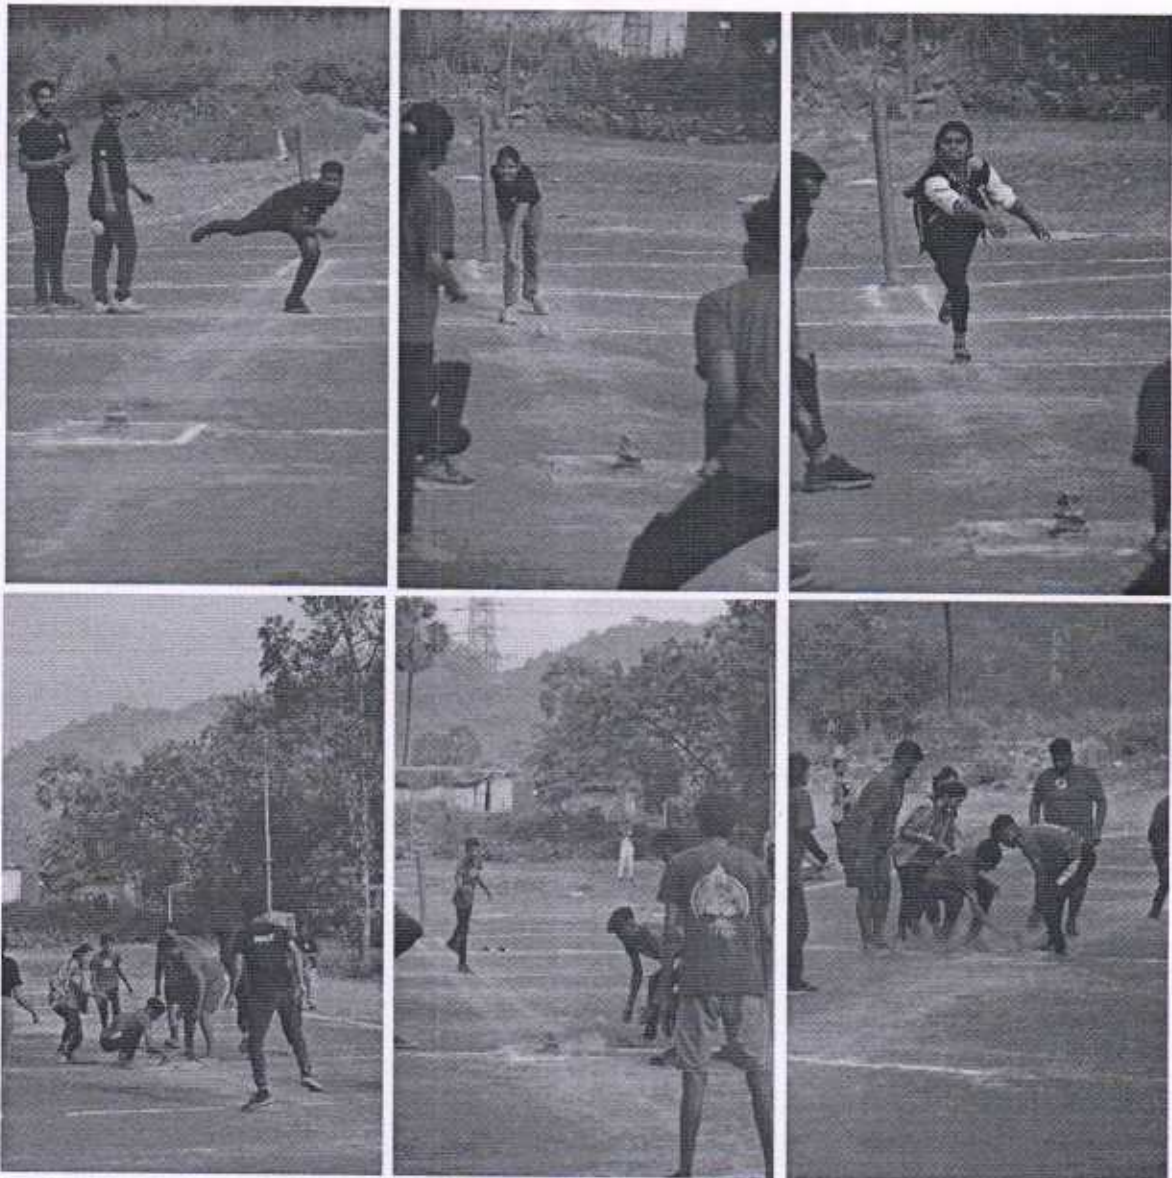

Bharati Vidyapeeth
COLLEGE OF ARCHITECTURE
Affiliated to the University of Mumbai

Founder :
Dr. Patangrao Kadam
M.A., L.L.B., Ph.D.

Belpada Complex, Opp. Kharghar Rly. Station,
Sec.7, C. B. D. Belapur, Navi Mumbai- 400 614 - India

Principal
Prof. Satish Dhale
(G.D.D.D., P.G.D.D., IIA, M.Sc.ID, M.Arch)

Ref. No. : BV / COA / N.M./

Date :

Photographs of the event:

Principal
Bharati Vidyapeeth
College of Architecture
Belpada Complex, Opp. Kharghar
Rly Station C.B.D, Navi Mumbai