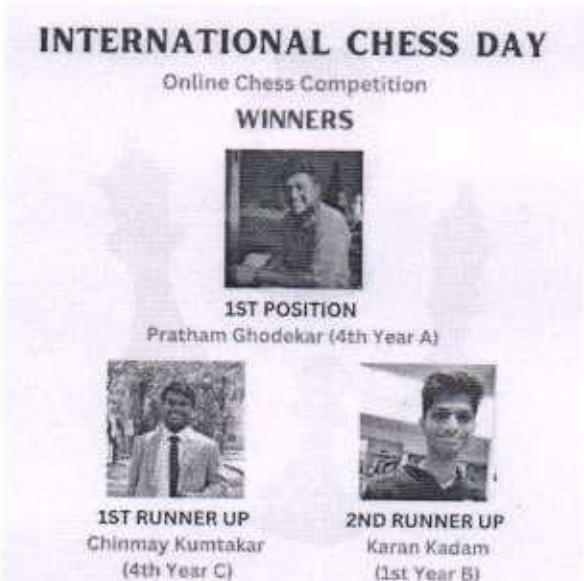

Principal
Bharati Vidyapeeth
College of Architecture
Belpada Complex, Opp. Kharghar
Rly Station C.B.D, Navi Mumbai