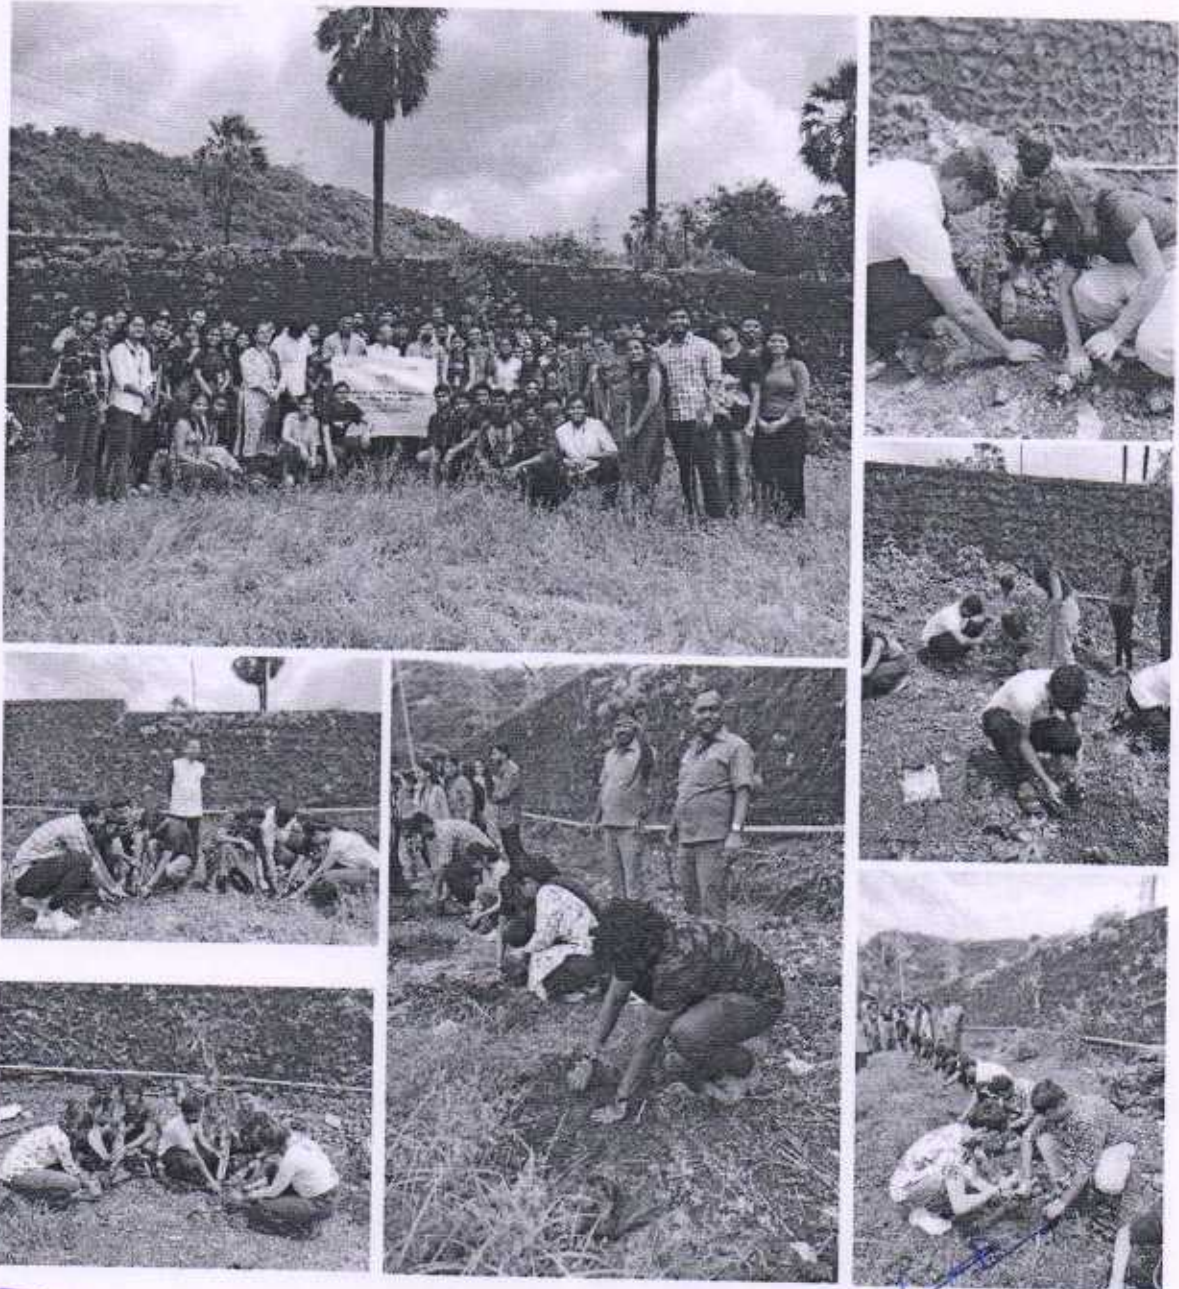

Bharati Vidyapeeth COLLEGE OF ARCHITECTURE

Affiliated to the University of Mumbai

Founder :
Dr. Patangrao Kadam
M.A., L.L.B., Ph.D.

Belpada Complex, Opp. Kharghar Rly. Station,
Sec.7, C. B. D. Belapur, Navi Mumbai- 400 614 - India

Principal
Prof. Satish Dhale
(G.D.DID, P.G.DID, IIA, M.Sc.ID, M.Arch)

Ref. No. : BV/COA/N.M./

Date :

Photographs of the event:

Principal
Bharati Vidyapeeth
College of Architecture
Belpada Complex, Opp. Kharghar
Rly. Station C.B.D, Navi Mumbai