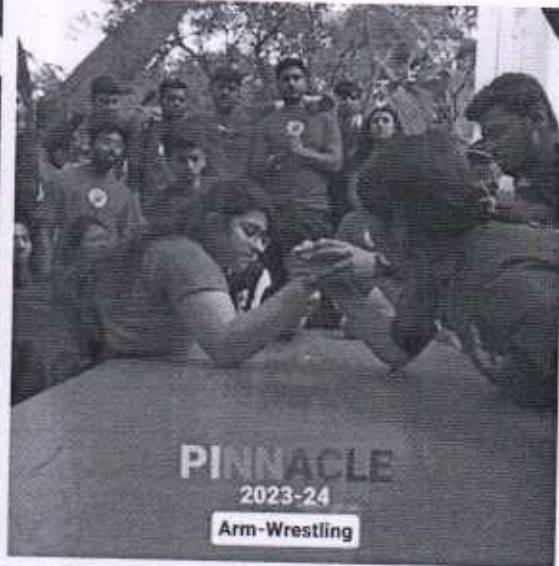

Bharati Vidyapeeth COLLEGE OF ARCHITECTURE

Affiliated to the University of Mumbai

Founder :
Dr. Patangrao Kadam
M.A., LL.B., Ph.D.

Belpada Complex, Opp. Kharghar Rly. Station,
Sec.7, C. B. D. Belapur, Navi Mumbai- 400 614 - India

Principal
Prof. Satish Dhale
(G.D.D.I.D., P.G.D.I.D., IIA, M.Sc.ID, M.Arch)

Ref. No. : BV / COA / N.M. /

Date :

Principal
Bharati Vidyapeeth
College of Architecture
Belpada Complex, Opp. Kharghar
Rly Station C.B.D. Navi Mumbai