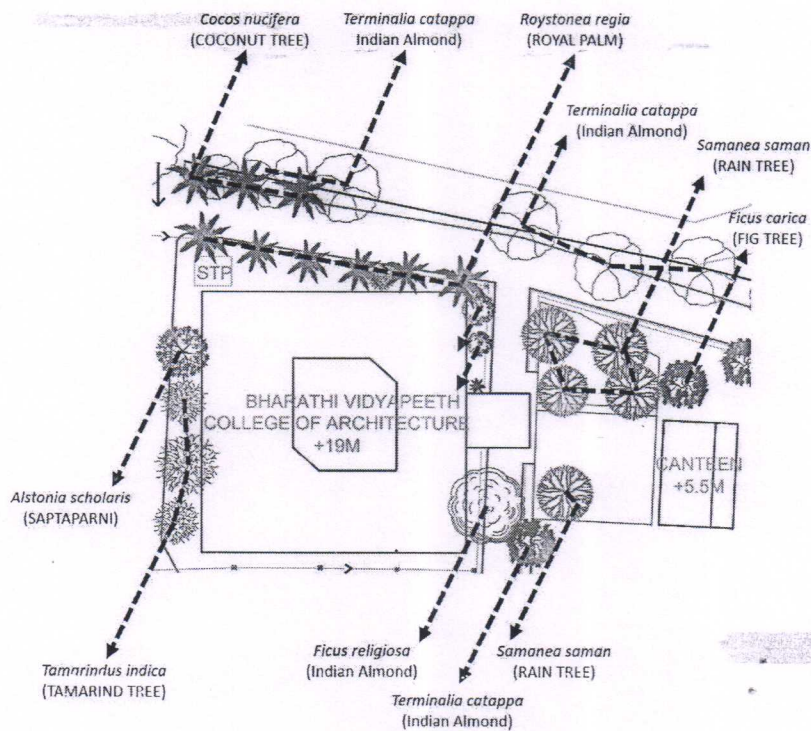

Bharati Vidyapeeth
COLLEGE OF ARCHITECTURE
Affiliated to the University of Mumbai

Founder :
Dr. Patangrao Kadam
M.A., L.L.B., Ph.D.

Belpada Complex, Opp. Kharghar Rly. Station,
Sec.7, C. B. D. Belapur, Navi Mumbai- 400 614 - India

Principal
Prof. Satish Dhale
(G.D.DID, P.G.DID, IIA, M.Sc.ID, M.Arch)

Ref. No. : BV/COA/N.M./

Date :

5. Landscaping with trees and plants

Principal
Bharati Vidyapeeth
College of Architecture
Belpada Complex, Opp. Kharghar
Rly Station C.B.D, Navi Mumbai