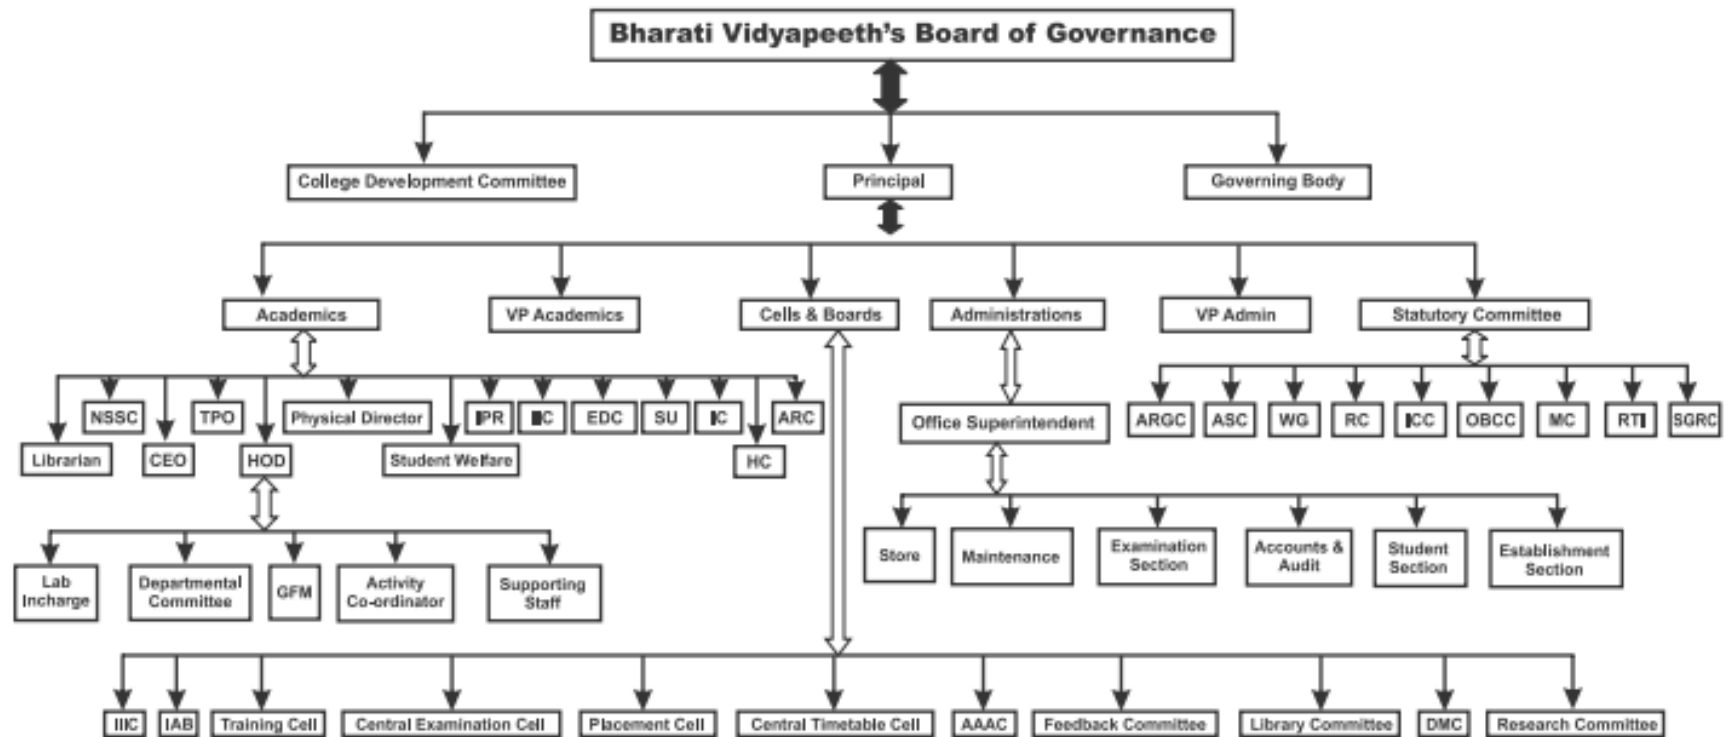

ORGANIZATIONAL STRUCTURE

VP- Vice Principal

NSSC - National Service Scheme Cell

HOD - Head of Department

CEO - College Examination Officer

TPO - Training & Placement Officer

DMC - Data Management Cell

EDC - Entrepreneurship Development Cell

HC - Hostel Coordinator

ARC - Academic & Research Coordinator

IIC - Industry Institute Interaction Cell

IAB - Industry Advisory Board

IIC - Institute Innovation Cell

SU - Start Up

ARGC - Anti-Ragging Cell

ASC - Anti-Ragging Squad Cell

WG - Women Grievance

RC - Reservation Cell

AAAC - Academic & Administration Audit Committee

ICC - Internal Complaint Committee

OBCC - OBC Cell

MC - Minority Cell

RTI - Rights to Information

IC - Incubation

IPR - Intellectual Property Rights

SGRC - Student Grievance Redressal Cell